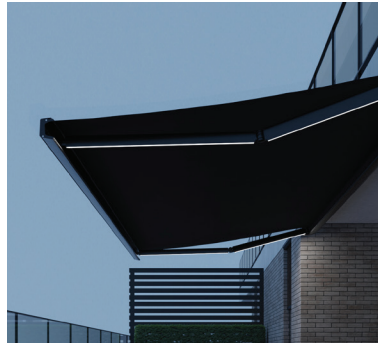

HAROL

Harol

Tucan

Tucan, traditional on the outside, innovative on the inside

The Tucan's look may be traditional, but the materials and options are anything but. With this lightweight folding arm awning, you can enjoy Harol quality in an innovative, classic look.

Thanks to the sensors, you don't need to worry about the awning. When there's a strong wind, the awning closes automatically. When the sun shines, it opens automatically. During light rain, you can stay dry under the screen, provided that the screen slopes sufficiently to allow the water to run off through the integrated water drain in the extension pole.

Premium quality

All the benefits of summer without any of the drawbacks.

Installation

- ▶ As Tucan offers a choice between both wall and ceiling mounting, you have the option of mounting the awning either on the façade or under a canopy. Tucan is the ideal solution for apartment terraces, as the screen is light and compact.
- ▶ Bracket mounting - single-point tension: the forces acting on the screen are transferred directly to the wall.
- ▶ If a half-open system is selected, then the fabric is visible. With a closed system, the fabric is securely stored.

Aesthetics

- ▶ Tucan has a traditional look: the closed Tucan box has an appealing rounded edge.
- ▶ Match the folding arm screen to your exterior joinery. Available in all RAL colours and a wide range of paints and textured coatings, all at the standard price.
- ▶ A plethora of options for even greater comfort: dimmable led light in the arms, heating, valances...
 - Standard: Dickson Orchestra of Sattler Urban Design
 - Optional: choose from the Swela, Sattler and Dickson collections