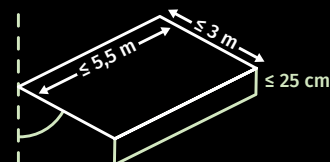

Lighting creates atmosphere

- ▶ Integrated led in the arms (direct light)
- ▶ Under-awning heating

Shaded area

- ▶ Width up to 5.5 m
- ▶ Drop up to 3 m
- ▶ Pitch 10° to 90°
- ▶ Valance 25 cm

STRUCTURE

Box type	Closed box	Closed box	Closed box	Closed or semi-open	Closed box	Open / (cover = optional)
Max. width (mm)	7000	7000	7000	5500	7000	7000
Max. drop (mm)	4000	3500	4000	3000	3500	4000
Max. height vario-valance (mm)	2000	n/a	2000	n/a	n/a	2000
Linkable	Up to 12 m	Up to 12 m	Up to 12 m	n/a	Up to 12 m	Up to 12 m
Water drain in extension pole	Standard	Standard	Standard	Standard	Standard	Standard
Fabric for awning	Different materials & colours	Different materials & colours	Different materials & colours	Different materials & colours	Different materials & colours	Different materials & colours
Invisibly wired arms	Standard	n/a	Standard	n/a	n/a	Standard