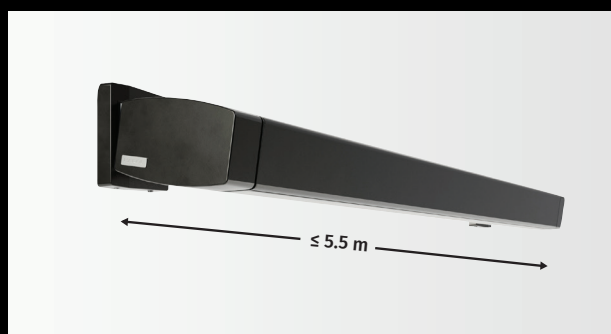

Premium quality

All the benefits of summer without any of the drawbacks.

Installation

- As Tucan offers a choice between both wall and ceiling mounting, you have the option of mounting the awning either on the façade or under a canopy. Tucan is the ideal solution for apartment terraces, as the screen is light and compact.
- Bracket mounting - single-point tension: the forces acting on the screen are transferred directly to the wall.
- If a half-open system is selected, then the fabric is visible. With a closed system, the fabric is securely stored.

Servicing

- The box, arms and water drainage must be cleaned regularly with lukewarm water and a mild detergent, then rinsed thoroughly with tap water. (at least twice a year).
- If you choose a closed box, then the fabric will be effectively protected against dirt. Furthermore, the awning's fabric is treated with a special dirt-repellent product. If the fabric still needs to be cleaned, then it's best to ensure it is free of dust by vacuuming, blowing, shaking or brushing off the dust. For watery stains, moisten thoroughly and rub with a clean cloth. Only use detergents such as soap or other chemical products in very exceptional situations.

Design

- Round-edged box
- Semi-open or closed system
- Wall or ceiling mounting

Sustainable

- High-quality and durable folding arm system, with a lifespan of 25,000 cycles.
- The woven acrylic fabric has been treated against rotting and mould for longer life.

Aesthetics

- Tucan has a traditional look: the closed Tucan box has an appealing rounded edge.
- Match the folding arm screen to your exterior joinery. Available in all RAL colours and a wide range of paints and textured coatings, all at the standard price.
- A plethora of options for even greater comfort: dimmable led light in the arms, heating, valances...
  - Standard: Dickson Orchestra of Sattler Urban Design
  - Optional: choose from the Swela, Sattler and Dickson collections

Lighting creates atmosphere

- Integrated led in the arms (direct light)
- Under-awning heating

Shaded area

- Width up to 5.5 m
- Drop up to 3 m
- Pitch 10° to 90°
- Valance 25 cm