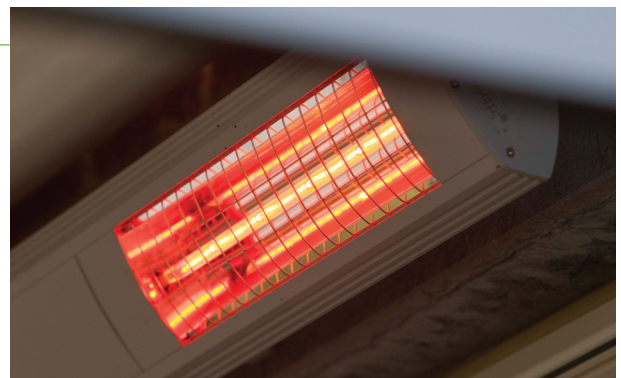

*Maximum wind load resistance class 2 for an open awning in accordance with European Standard 13561.