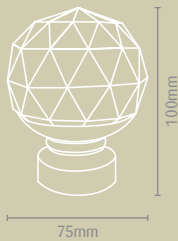

FACETED BALL