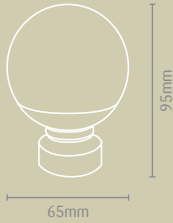

FINIALS

28mm FINIALS

PLAIN BALL