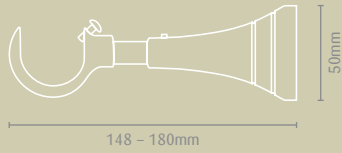

28mm EXTENDABLE CUP