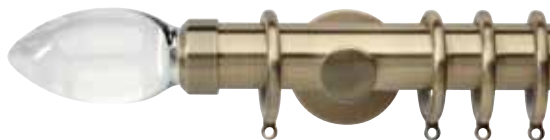

FINISHES

CHROME EFFECT

SPUN BRASS EFFECT

**STAINLESS STEEL
EFFECT**

BLACK NICKEL EFFECT

PLAIN BALL

A modern classic, the Plain Ball combines elegance with simplicity. This 28mm or 35mm pole is available with either clear or smoked grey solid lead crystal finials to suit a multitude of modern interiors, subtly reflecting the colours and textures from their surroundings.

FACETED BALL

Taking its inspiration from natural crystal formations and rare gemstones, the Faceted Ball combines natural beauty with a sense of luxury. Available in clear and smoked grey solid lead crystal, these timeless shapes will add a touch of elegance. The clear option reflects and refracts light around the room whilst the smoked grey draws in and darkens light to evoke a sense of night.

SMOKE OPTION
SHOWN WITH BLACK NICKEL EFFECT

SMOKE OPTION
SHOWN WITH CHROME EFFECT

CLEAR OPTION
SHOWN WITH STAINLESS STEEL EFFECT

CLEAR OPTION
SHOWN WITH SPUN BRASS EFFECT

When light passes through and strikes a polished facet, the light can be reflected back into the finial, intensifying the lighting effect, until it bounces out of the crystal giving the signature brilliance of this shape of cut.

TEARDROP

Formed from solid lead crystal and accented by a metal finish collar, the timeless Teardrop shape combines perfectly with the sleek minimal pole. Playfully reflecting light, it blends beautifully with a wide range of interiors.