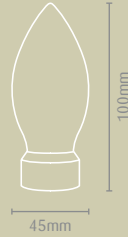

FINIALS

28mm FINIALS

PLAIN BALL

FACETED BALL

TEARDROP

WIRED BARREL

28mm FINIALS

	STAINLESS STEEL EFFECT	SPUN BRASS EFFECT	CHROME EFFECT	BLACK NICKEL EFFECT
PLAIN BALL - CLEAR	2320R	2322R	2324R	2326R
PLAIN BALL - SMOKE GREY	2321R	2323R	2325R	2327R
FACETED BALL - CLEAR	2328R	2330R	2332R	2334R
FACETED BALL - SMOKE GREY	2329R	2331R	2333R	2335R
TEARDROP - CLEAR	2336R	2338R	2340R	2342R
TEARDROP - SMOKE GREY	2337R	2339R	2341R	2343R
WIRED BARREL	2344R	2345R	2346R	2347R