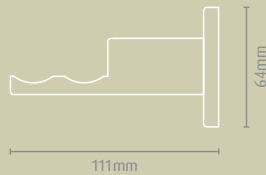

35mm BAY PASSOVER