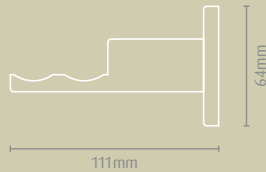

BAY WINDOW (Single)

	STAINLESS STEEL EFFECT	SPUN BRASS EFFECT	CHROME EFFECT	BLACK NICKEL EFFECT
28mm BAY PASSOVER	1622R	1623R	2164R	2184R
35mm BAY PASSOVER	2210R	2509R	2536R	2553R