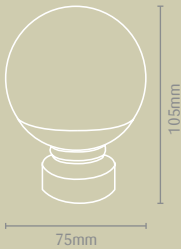

35mm FINIALS

PLAIN BALL