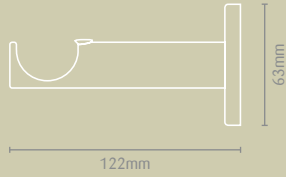

BRACKETS

28mm PREMIUM CYLINDER