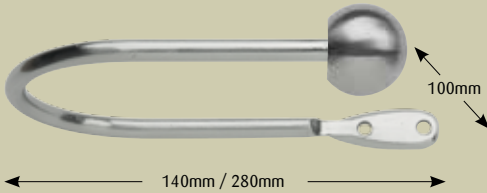

HOLDBACKS

140mm x 100mm

	STAINLESS STEEL EFFECT	SPUN BRASS EFFECT	CHROME EFFECT	BLACK NICKEL EFFECT
BALL	6521R	6522R	6523R	6524R
BULLET	6525R	6526R	6527R	6528R
STUD	6529R	6530R	6531R	6532R
TRUMPET	6533R	6534R	6535R	6536R

280mm x 100mm

	STAINLESS STEEL EFFECT	SPUN BRASS EFFECT	CHROME EFFECT	BLACK NICKEL EFFECT
BALL	6537R	6538R	6539R	6540R
BULLET	6541R	6542R	6543R	6544R
STUD	6545R	6546R	6547R	6548R
TRUMPET	6549R	6550R	6551R	6552R

INDIVIDUAL POLE ORDERING GUIDE

LENGTH REQUIRED

	120cm	150cm	180cm	240cm	300cm	360cm	480cm
COMPONENT POLE LENGTHS	1 x 120	1 x 150	1 x 180	1 x 240	2 x 150	2 x 180	2 x 240
JOINING PIECE NEEDED?	No	No	No	No	Yes	Yes	Yes
BRACKETS NEEDED	2	2	2	3	3	3	3
PACKS OF RINGS (6 per pack, 10 rings per metre)	2	3	3	4	5	6	8