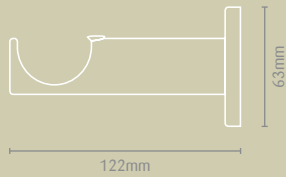

35mm PREMIUM CYLINDER

STANDARD WALL (Single)

	STAINLESS STEEL EFFECT	SPUN BRASS EFFECT	CHROME EFFECT	BLACK NICKEL EFFECT
28mm PREMIUM CYLINDER	1612R	1613R	2159R	2179R
28mm EXTENDABLE CUP	1618R	1619R	2162R	2182R
35mm PREMIUM CYLINDER	2198R	2506R	2523R	2550R

RECESSED (Pair)

	STAINLESS STEEL EFFECT	SPUN BRASS EFFECT	CHROME EFFECT	BLACK NICKEL EFFECT
28mm RECESS BRACKETS (20mm projection, 42mm diameter backplate)	1614R	1615R	2160R	2180R
35mm RECESS BRACKETS (20mm projection, 50mm diameter backplate)	2199R	2507R	2141R	2551R