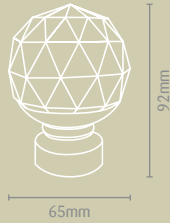

FACETED BALL