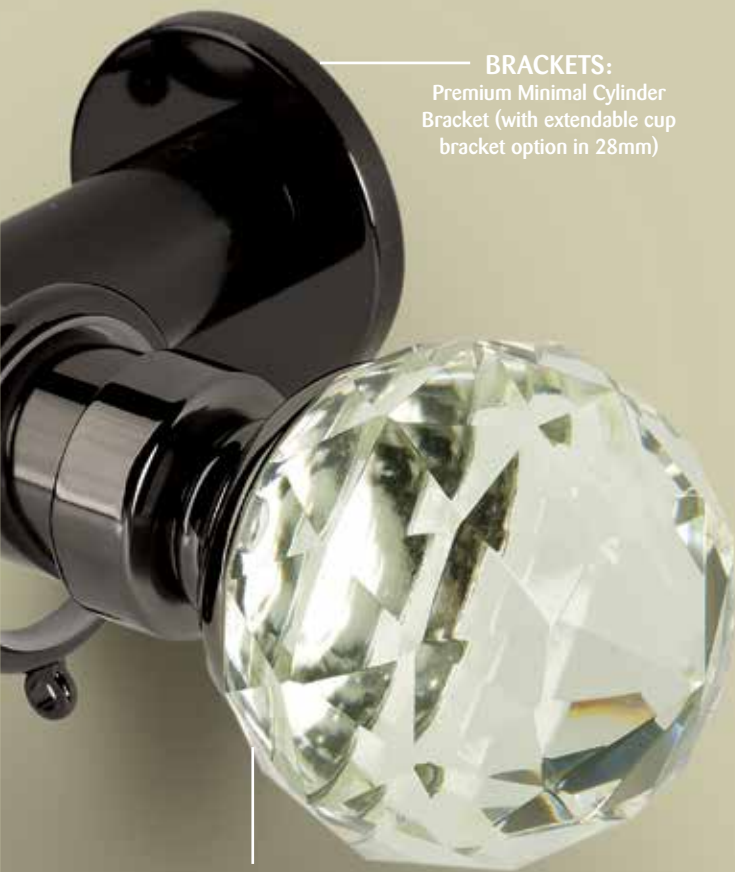

SIZES

28mm

35mm

RINGS:

Solid eyelet, lined metal rings
for smooth running

Neo Premium is ideal for people who demand a little extra refinement. The Ball, Teardrop and Faceted Ball poles are available with both clear and smoked grey genuine lead crystal finials, whilst the dynamic Barrel shape is available in all of the four metal pole finishes.

SHAPES

FACETED BALL
(8 COMBINATIONS)

PLAIN BALL
(8 COMBINATIONS)

TEARDROP
(8 COMBINATIONS)

BARREL
(4 COMBINATIONS)

BRACKETS:
Premium Minimal Cylinder
Bracket (with extendable cup
bracket option in 28mm)

FINIALS:
Solid genuine lead crystal
and heavy gauge metal

FINISHES

CHROME EFFECT

SPUN BRASS EFFECT

**STAINLESS STEEL
EFFECT**

BLACK NICKEL EFFECT

PLAIN BALL

A modern classic, the Plain Ball combines elegance with simplicity. This 28mm or 35mm pole is available with either clear or smoked grey solid lead crystal finials to suit a multitude of modern interiors, subtly reflecting the colours and textures from their surroundings.

FACETED BALL

Taking its inspiration from natural crystal formations and rare gemstones, the Faceted Ball combines natural beauty with a sense of luxury. Available in clear and smoked grey solid lead crystal, these timeless shapes will add a touch of elegance. The clear option reflects and refracts light around the room whilst the smoked grey draws in and darkens light to evoke a sense of night.