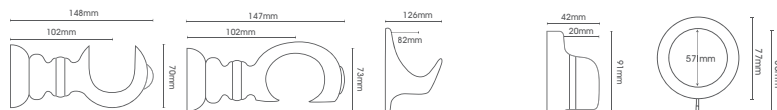

Accessories

45mm

	Cup Bracket	Clasp Bracket	Architrave Bracket	Recess Bracket	Rings
Pearl	10086R/CU/PL	MC45PLAC11	10086R/AR/PL	10086R/RE/PL	10084R/PL
Brushed Ivory	10086R/CU/BI	MC45BIAC11	10086R/AR/BI	10086R/RE/BI	10084R/BI
Brushed Cream	10086R/CU/BC	MC45BCAC11	10086R/AR/BC	10086R/RE/BC	10084R/BC
Satin Silver	10086R/CU/SS	MC45SSAC11	10086R/AR/SS	10086R/RE/SS	10084R/SS
Gold Black	10086R/CU/GB	MC45GBAC11	10086R/AR/GB	10086R/RE/GB	10084R/GB
Dark Oak	10086R/CU/DO	MC45DOAC11	10086R/AR/DO	10086R/RE/DO	10084R/DO
Light Oak	10086R/CU/LO	MC45LOAC11	10086R/AR/LO	10086R/RE/LO	10084R/LO