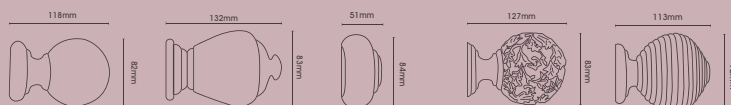

Available in 150cm, 180cm, 210cm, 240cm, 300cm, 360cm, 420cm, 480cm and 600cm pole lengths.

Poles over 240cm are supplied with 3 brackets.

Poles over 300cm are supplied in two pieces with a joining screw.

10 Rings per metre recommended.

45mm

| | Plain Ball | Sugar Pot | Button | Floral Ball | Ribbed Ball |
|---------------|-------------|-------------|-------------|-------------|-------------|
| Pearl | 21065R/Size | 21070R/Size | 21074R/Size | 21078R/Size | 21076R/Size |
| Brushed Ivory | 21000R/Size | 21066R/Size | 21014R/Size | 21028R/Size | 21021R/Size |
| Brushed Cream | 21001R/Size | 21067R/Size | 21015R/Size | 21029R/Size | 21022R/Size |
| Satin Silver | 21064R/Size | 21068R/Size | 21073R/Size | 21077R/Size | 21075R/Size |
| Gold Black | 21005R/Size | 21071R/Size | 21019R/Size | 21031R/Size | 21026R/Size |
| Dark Oak | 21006R/Size | 21072R/Size | 21020R/Size | n/a | 21027R/Size |
| Light Oak | 21003R/Size | 21069R/Size | 21017R/Size | n/a | 21024R/Size |