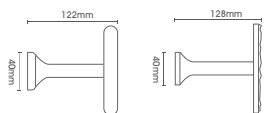

Accessories

45mm

| | Cup Bracket | Clasp Bracket | Architrave Bracket | Recess Bracket | Rings |
|---------------|--------------|---------------|--------------------|----------------|-----------|
| Pearl | 10086R/CU/PL | MC45PLAC11 | 10086R/AR/PL | 10086R/RE/PL | 10084R/PL |
| Brushed Ivory | 10086R/CU/BI | MC45BIAC11 | 10086R/AR/BI | 10086R/RE/BI | 10084R/BI |
| Brushed Cream | 10086R/CU/BC | MC45BCAC11 | 10086R/AR/BC | 10086R/RE/BC | 10084R/BC |
| Satin Silver | 10086R/CU/SS | MC45SSAC11 | 10086R/AR/SS | 10086R/RE/SS | 10084R/SS |
| Gold Black | 10086R/CU/GB | MC45GBAC11 | 10086R/AR/GB | 10086R/RE/GB | 10084R/GB |
| Dark Oak | 10086R/CU/DO | MC45DOAC11 | 10086R/AR/DO | 10086R/RE/DO | 10084R/DO |
| Light Oak | 10086R/CU/LO | MC45LOAC11 | 10086R/AR/LO | 10086R/RE/LO | 10084R/LO |

55mm

| | Cup Bracket | Clasp Bracket | Architrave Bracket | Recess Bracket | Rings |
|---------------|--------------|---------------|--------------------|----------------|-----------|
| Pearl | 10092R/CU/PL | MC55PLAC11 | 10092R/AR/PL | 10092R/RE/PL | 10091R/PL |
| Brushed Ivory | 10092R/CU/BI | MC55BIAC11 | 10092R/AR/BI | 10092R/RE/BI | 10091R/BI |
| Brushed Cream | 10092R/CU/BC | MC55BCAC11 | 10092R/AR/BC | 10092R/RE/BC | 10091R/BC |
| Satin Silver | 10092R/CU/SS | MC55SSAC11 | 10092R/AR/SS | 10092R/RE/SS | 10091R/SS |
| Gold Black | 10092R/CU/GB | MC55GBAC11 | 10092R/AR/GB | 10092R/RE/GB | 10091R/GB |
| Dark Oak | 10092R/CU/DO | MC55DOAC11 | 10092R/AR/DO | 10092R/RE/DO | 10091R/DO |
| Light Oak | 10092R/CU/LO | MC55LOAC11 | 10092R/AR/LO | 10092R/RE/LO | 10091R/LO |