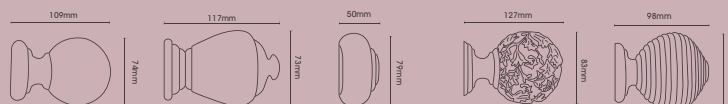

Sugar Pot

Button

Ribbed Ball

Light Oak

Light Oak offers a fresh and timeless style, with appeal that will never wane. A finish that instantly modernises any room.

Complete Poles with Cup Bracket

Includes pole with choice of finials, cup brackets & rings

Available in 150cm, 180cm, 210cm, 240cm, 300cm, 360cm, 420cm, 480cm and 600cm pole lengths.

Poles over 240cm are supplied with 3 brackets.

Poles over 300cm are supplied in two pieces with a joining screw.

10 Rings per metre recommended.

45mm

| | Plain Ball | Sugar Pot | Button | Floral Ball | Ribbed Ball |
|---------------|-------------|-------------|-------------|-------------|-------------|
| Pearl | 21065R/Size | 21070R/Size | 21074R/Size | 21078R/Size | 21076R/Size |
| Brushed Ivory | 21000R/Size | 21066R/Size | 21014R/Size | 21028R/Size | 21021R/Size |
| Brushed Cream | 21001R/Size | 21067R/Size | 21015R/Size | 21029R/Size | 21022R/Size |
| Satin Silver | 21064R/Size | 21068R/Size | 21073R/Size | 21077R/Size | 21075R/Size |
| Gold Black | 21005R/Size | 21071R/Size | 21019R/Size | 21031R/Size | 21026R/Size |
| Dark Oak | 21006R/Size | 21072R/Size | 21020R/Size | n/a | 21027R/Size |
| Light Oak | 21003R/Size | 21069R/Size | 21017R/Size | n/a | 21024R/Size |