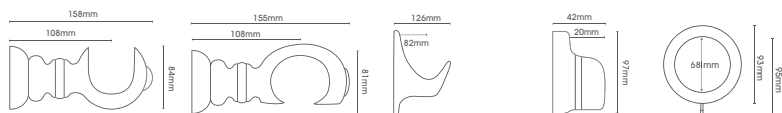

55mm

	Cup Bracket	Clasp Bracket	Architrave Bracket	Recess Bracket	Rings
Pearl	10092R/CU/PL	MC55PLAC11	10092R/AR/PL	10092R/RE/PL	10091R/PL
Brushed Ivory	10092R/CU/BI	MC55BIAC11	10092R/AR/BI	10092R/RE/BI	10091R/BI
Brushed Cream	10092R/CU/BC	MC55BCAC11	10092R/AR/BC	10092R/RE/BC	10091R/BC
Satin Silver	10092R/CU/SS	MC55SSAC11	10092R/AR/SS	10092R/RE/SS	10091R/SS
Gold Black	10092R/CU/GB	MC55GBAC11	10092R/AR/GB	10092R/RE/GB	10091R/GB
Dark Oak	10092R/CU/DO	MC55DOAC11	10092R/AR/DO	10092R/RE/DO	10091R/DO
Light Oak	10092R/CU/LO	MC55LOAC11	10092R/AR/LO	10092R/RE/LO	10091R/LO

Holdbacks

	Holdback	Floral Holdback
Pearl	10087R/CO/PL	10087R/FL/PL
Brushed Ivory	10087R/CO/BI	10087R/FL/BI
Brushed Cream	10087R/CO/BC	10087R/FL/BC
Satin Silver	10087R/CO/SS	10087R/FL/SS
Gold Black	10087R/CO/GB	10087R/FL/GB
Dark Oak	10087R/CO/DO	n/a
Light Oak	10087R/CO/LO	n/a