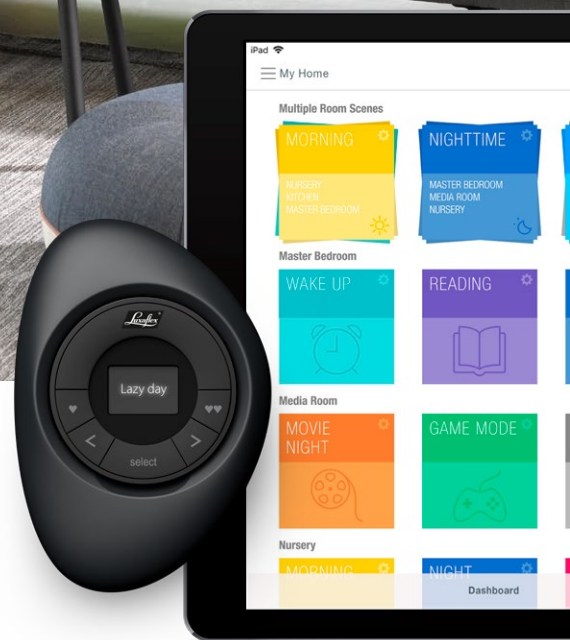

SMART OPERATION

The smart way to control your Luxaflex® Blinds. Pair your stylish Twist® Roller Blinds with PowerView® Motorisation and discover the perfect balance between light and privacy. PowerView® lets you operate your Twist® Roller Blinds from your smart phone, tablet or remote control, even when you are not at home. Programme your Twist® Roller Blinds to wake you gently in the morning with sunrise or create a cosy retreat as you return home. Just use the PowerView® scheduling feature to move your blinds to your preferred position, morning, noon or night. PowerView® works with the most smart voice activation systems.