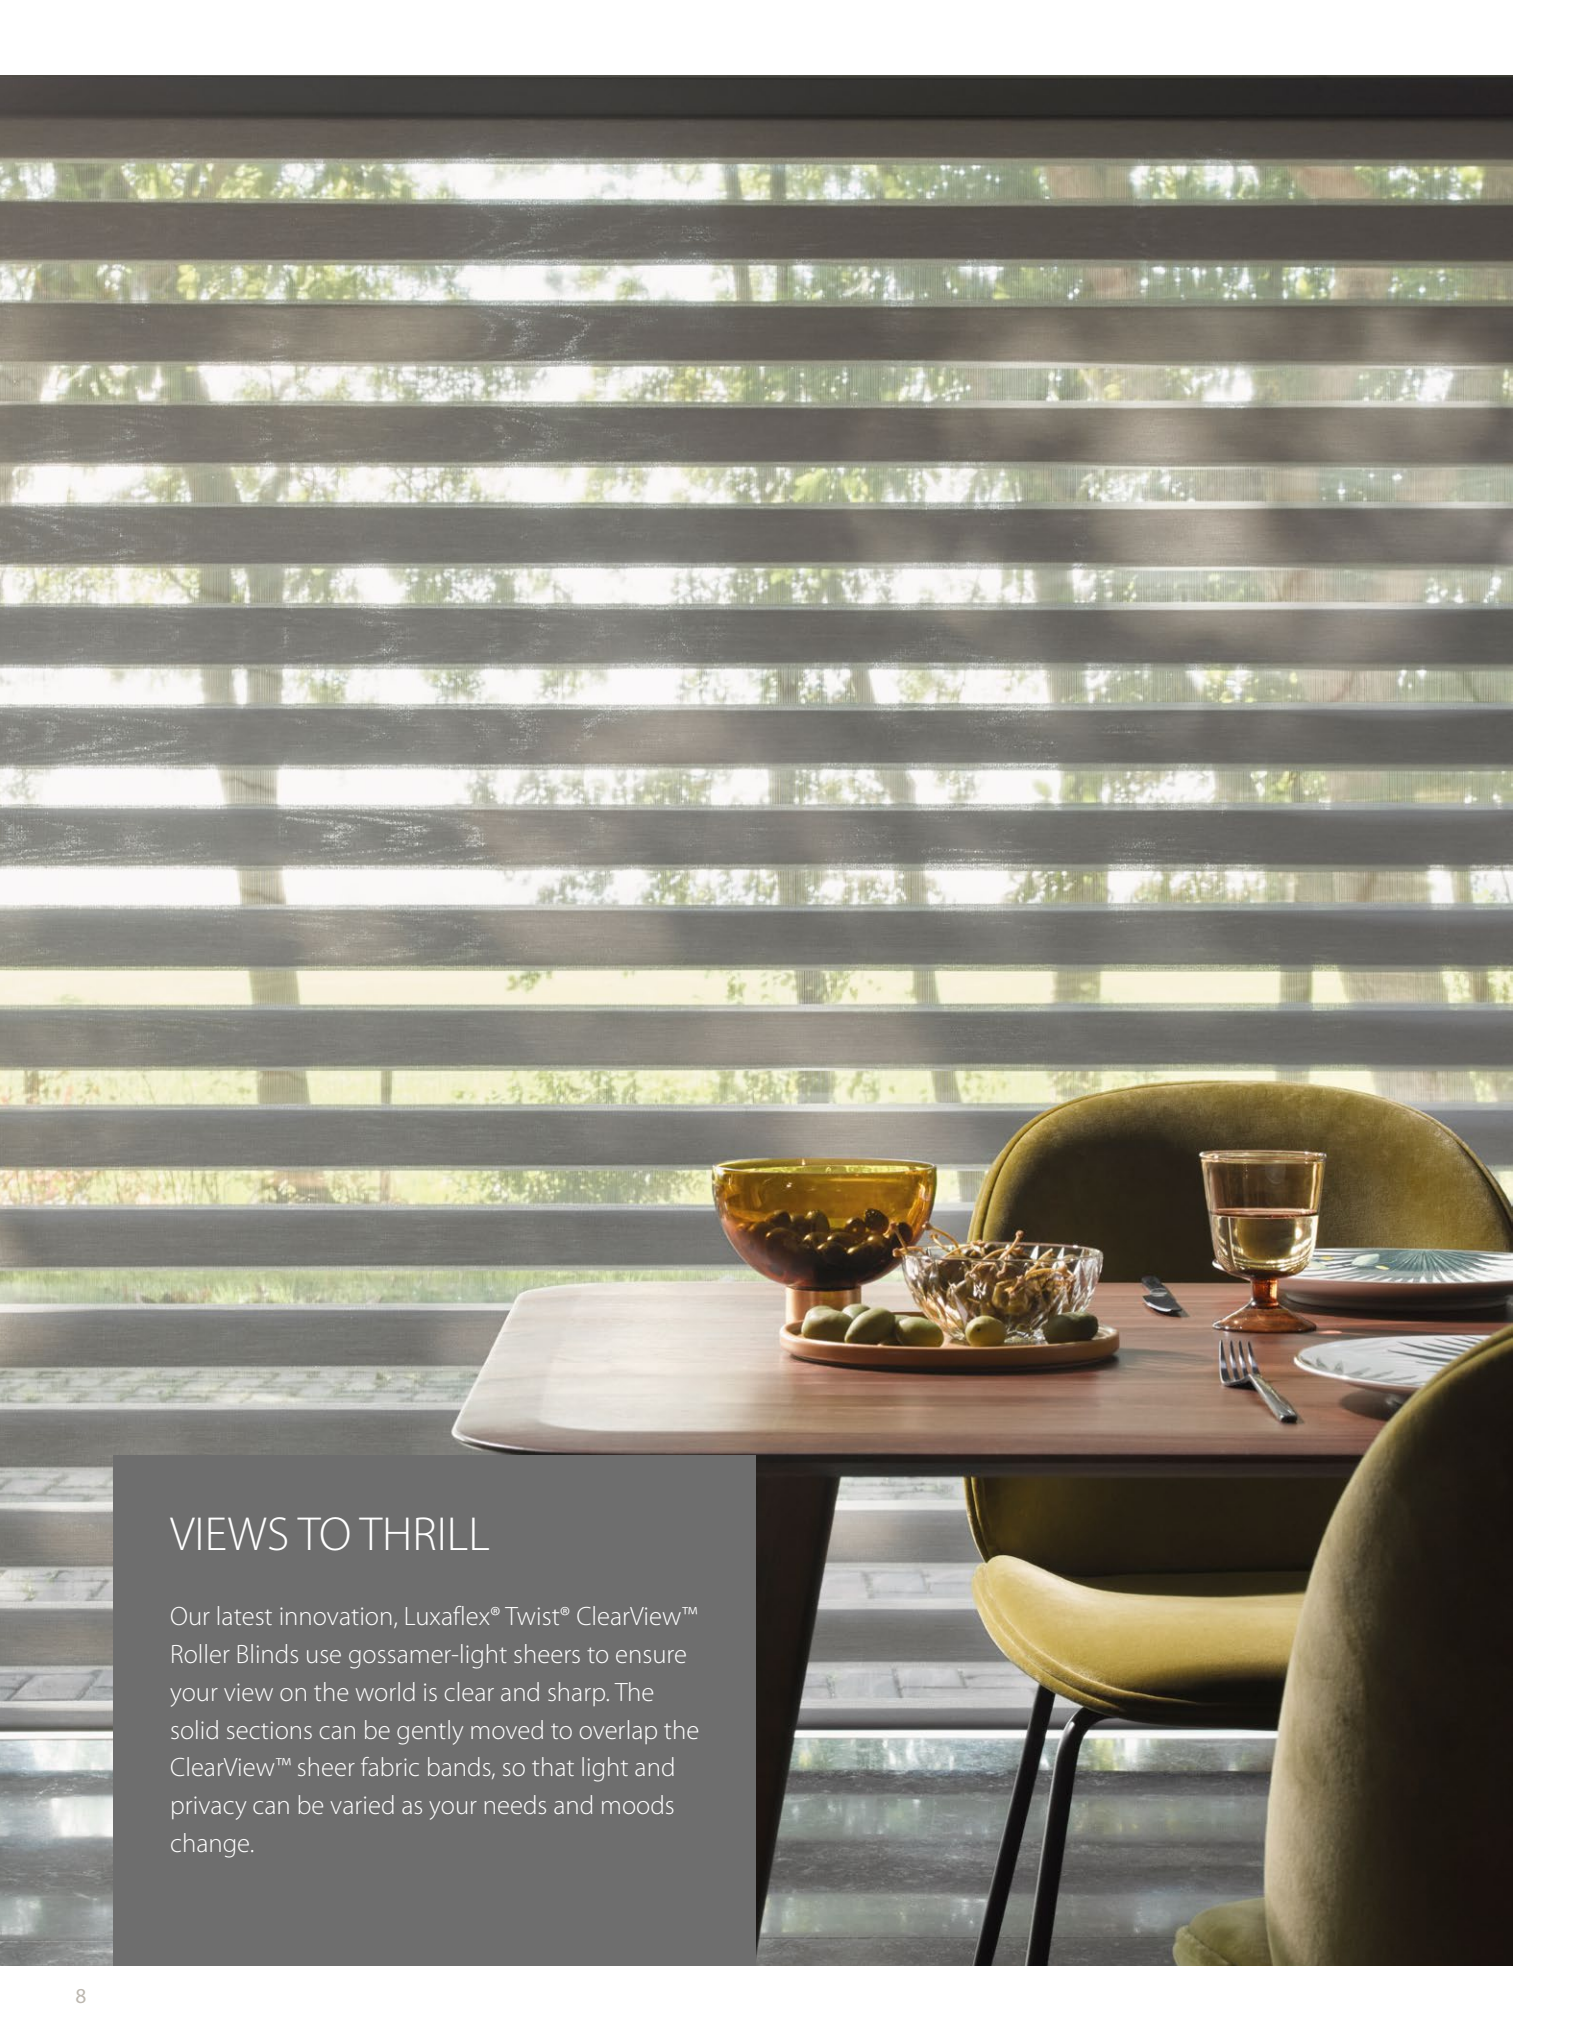

Leaves A nature inspired pattern that feels artfully hand drawn, our Leaves design has a soft feminine style.

Maren This tone on tone leaf pattern has a gentle, restful quality that adds interest without overwhelming a room scheme.

Stargazer Harnessing the design heritage of Scandinavian design, Stargazer mixes edge style with soft colours.

VIEWS TO THRILL

Our latest innovation, Luxaflex® Twist® ClearView™ Roller Blinds use gossamer-light sheers to ensure your view on the world is clear and sharp. The solid sections can be gently moved to overlap the ClearView™ sheer fabric bands, so that light and privacy can be varied as your needs and moods change.