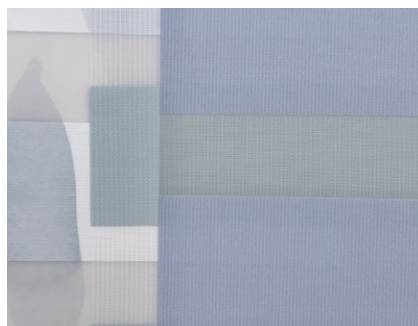

COLOUR & DESIGN

Encapsulating the latest trend colours through to classic neutral hues, our range of gorgeous colours has something to flatter every design taste and decorating palette. Earthy greens, pastel blues to pleasingly powerful pinks and mauve tones work especially well with our new designs.