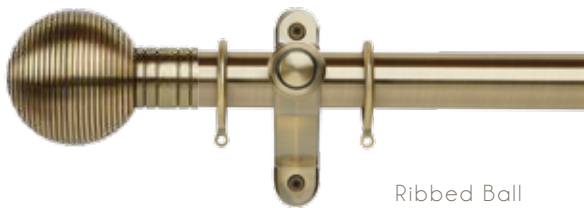

All six styles are available in 35mm & 50mm diameters and four trend colours of brushed silver, burnished brass, chrome and black nickel.

Available as a complete pole set or as individual components, to enable you to tailor the range to the most bespoke situation.

# Brushed Silver

Orb

Ribbed Ball

Teardrop

Caged Spear

Twisted Cage

End Cap

All finials are available in 35mm & 50mm diameters and the following pole lengths:  
120cm | 150cm | 180cm | 200cm | 240cm | 300cm | 360cm | 400cm | 480cm

50

All finials are available in 35mm & 50mm diameters and the following pole lengths:  
120cm | 150cm | 180cm | 200cm | 240cm | 300cm | 360cm | 400cm | 480cm

# Burnished Brass

Orb

Ribbed Ball

Teardrop

Caged Spear

Twisted Cage

End Cap

All finials are available in 35mm & 50mm diameters and the following pole lengths:  
120cm | 150cm | 180cm | 200cm | 240cm | 300cm | 360cm | 400cm | 480cm