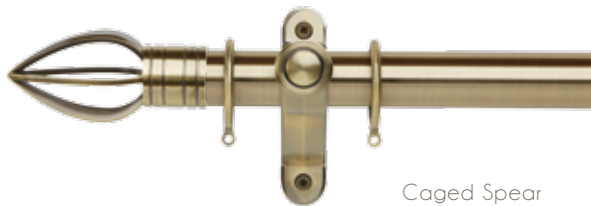

All six styles are available in 35mm & 50mm diameters and four trend colours of brushed silver, burnished brass, chrome and black nickel.

Available as a complete pole set or as individual components, to enable you to tailor the range to the most bespoke situation.

50

All finials are available in 35mm & 50mm diameters and the following pole lengths:  
120cm | 150cm | 180cm | 200cm | 240cm | 300cm | 360cm | 400cm | 480cm

# Burnished Brass

Orb

Ribbed Ball

Teardrop

Caged Spear

Twisted Cage

End Cap

All finials are available in 35mm & 50mm diameters and the following pole lengths:  
120cm | 150cm | 180cm | 200cm | 240cm | 300cm | 360cm | 400cm | 480cm

# Black Nickel

Orb

Ribbed Ball

Teardrop

Caged Spear

Twisted Cage

End Cap