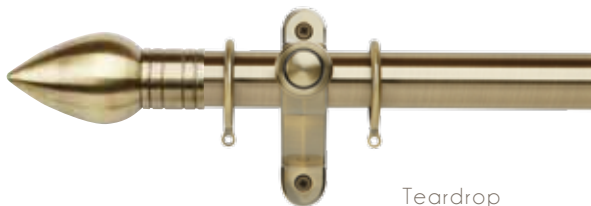

All six styles are available in 35mm & 50mm diameters and four trend colours of brushed silver, burnished brass, chrome and black nickel.

Available as a complete pole set or as individual components, to enable you to tailor the range to the most bespoke situation.

# Brushed Silver

Orb

Ribbed Ball

Teardrop

Caged Spear

Twisted Cage

End Cap

All finials are available in 35mm & 50mm diameters and the following pole lengths:  
120cm | 150cm | 180cm | 200cm | 240cm | 300cm | 360cm | 400cm | 480cm

50

All finials are available in 35mm & 50mm diameters and the following pole lengths:  
120cm | 150cm | 180cm | 200cm | 240cm | 300cm | 360cm | 400cm | 480cm

# Burnished Brass

Orb

Ribbed Ball

Teardrop

Caged Spear

Twisted Cage

End Cap

All finials are available in 35mm & 50mm diameters and the following pole lengths:  
120cm | 150cm | 180cm | 200cm | 240cm | 300cm | 360cm | 400cm | 480cm