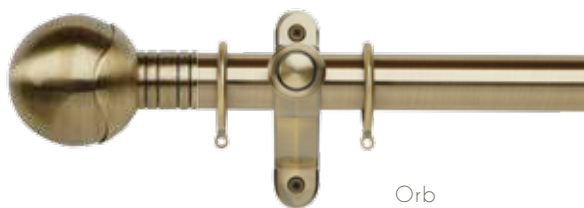

Burnished Brass