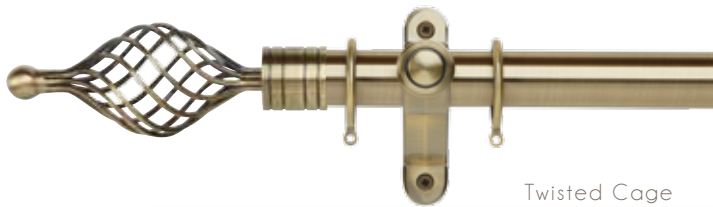

All six styles are available in 35mm & 50mm diameters and four trend colours of brushed silver, burnished brass, chrome and black nickel.

Available as a complete pole set or as individual components, to enable you to tailor the range to the most bespoke situation.

50

All finials are available in 35mm & 50mm diameters and the following pole lengths:  
120cm | 150cm | 180cm | 200cm | 240cm | 300cm | 360cm | 400cm | 480cm

# Burnished Brass

Orb

Ribbed Ball

Teardrop

Caged Spear

Twisted Cage

End Cap

All finials are available in 35mm & 50mm diameters and the following pole lengths:  
120cm | 150cm | 180cm | 200cm | 240cm | 300cm | 360cm | 400cm | 480cm

# Black Nickel

Orb

Ribbed Ball

Teardrop

Caged Spear

Twisted Cage

End Cap