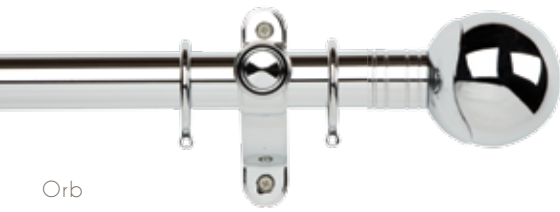

All six styles are available in 35mm & 50mm diameters and four trend colours of brushed silver, burnished brass, chrome and black nickel.

Available as a complete pole set or as individual components, to enable you to tailor the range to the most bespoke situation.

# Brushed Silver

Orb

Ribbed Ball

Teardrop

Caged Spear

Twisted Cage

End Cap

All finials are available in 35mm & 50mm diameters and the following pole lengths:  
120cm | 150cm | 180cm | 200cm | 240cm | 300cm | 360cm | 400cm | 480cm

# Chrome

Orb

Ribbed Ball

Teardrop

Caged Spear

Twisted Cage

End Cap

35mm

50

All finials are available in 35mm & 50mm diameters and the following pole lengths:  
120cm | 150cm | 180cm | 200cm | 240cm | 300cm | 360cm | 400cm | 480cm