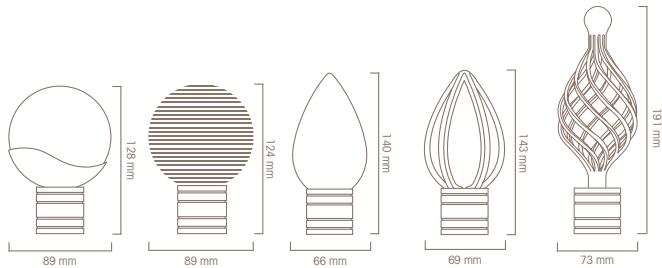

Finalials 35mm