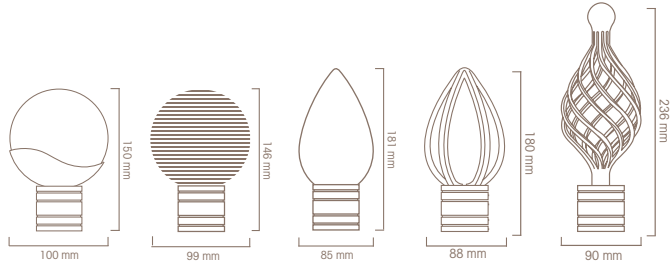

Finalials 50mm