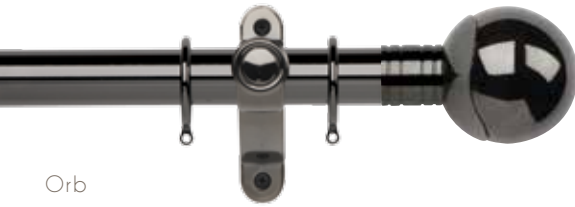

Black Nickel