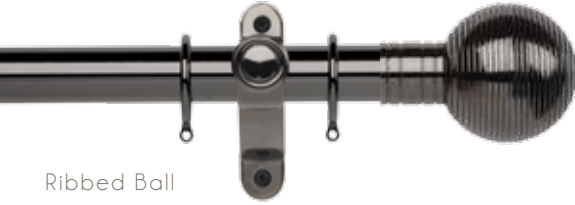

Black Nickel

Orb

Pole Only

Brushed Silver
35mm 4400R/Size
 50mm 4451R/Size

Chrome
35mm 5320R/Size
 50mm 5350R/Size

Burnished Brass
35mm 4401R/Size
 50mm 4450R/Size

Black Nickel
35mm 4543R/Size
 50mm 4526R/Size

35mm Poles are suitable for curtain weights up to 16kg (35lbs). 50mm Poles are suitable for curtain weights up to 22.5kg (50lbs).

All poles are available in 35mm & 50mm diameters in the following lengths:

120cm | 150cm | 180cm | 200cm | 240cm

All finials are available in 35mm & 50mm diameters and the following pole lengths:
120cm | 150cm | 180cm | 200cm | 240cm | 300cm | 360cm | 400cm | 480cm