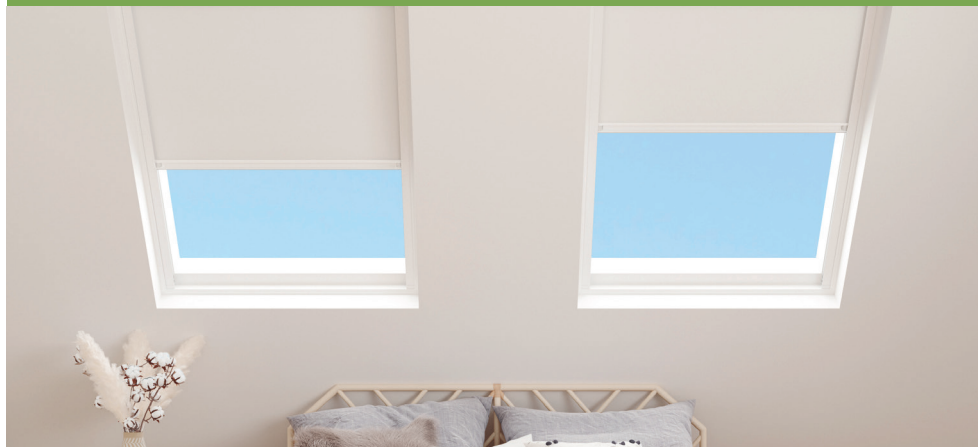

Effortlessly simple
and stylish.

bloc[®]
Skylight
Blind

bloc[®]
blinds

SleepSimple

Bloc Skylight blinds have been created to fit and complement the world's most popular skylight brands. We make blinds to fit VELUX, Roto, Fakro, Rooflite, Dakstra and many more manufacturers. It makes choosing the right style to fit your specific skylight so simple. No modifications or compromises required. The blind you order is made specifically to fit your window, here in the UK. With over 100 colours and fabric choices, matching the blind to your taste is simple too.

Features

- ✓ Choose from a wide range of colours and fabrics
- ✓ Wide range of sizes available
- ✓ Manufactured in the UK
- ✓ Cordless, so child safe
- ✓ Can be solar powered or manually adjusted

bloc[®]
blinds | SleepSimple